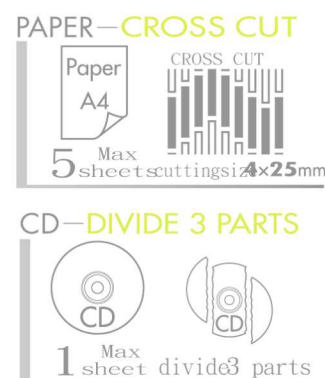

NSE-602 PERSONAL SHREDDER

for Paper, CDs

At Home, At your Office, you can use any situations.

Smartly dispose important documents and data in CDs.

You can smartly dispose private informations in documents and CDs with "NSE-602".

The independent dust-box for CDs will help you to execute the separating trash.

**Perfectly suit for home & Office,
Best for any situations.**

Smartly dispose private informations in Documents and CDs.

In the IT age, the identifiable informations appears not only on papers.

"NSE-602" suit for the protection of your privacy.

"NSE-602" can shred paper and data in CDs.

**The independent dust-box will help
your separation trash.**

Environmental friendly and easy to dispose after shredding.

The independent dust-box enable you to dispose frequently.

The drawer typed box, easy to dispose without touching.

Best for the separating trash.